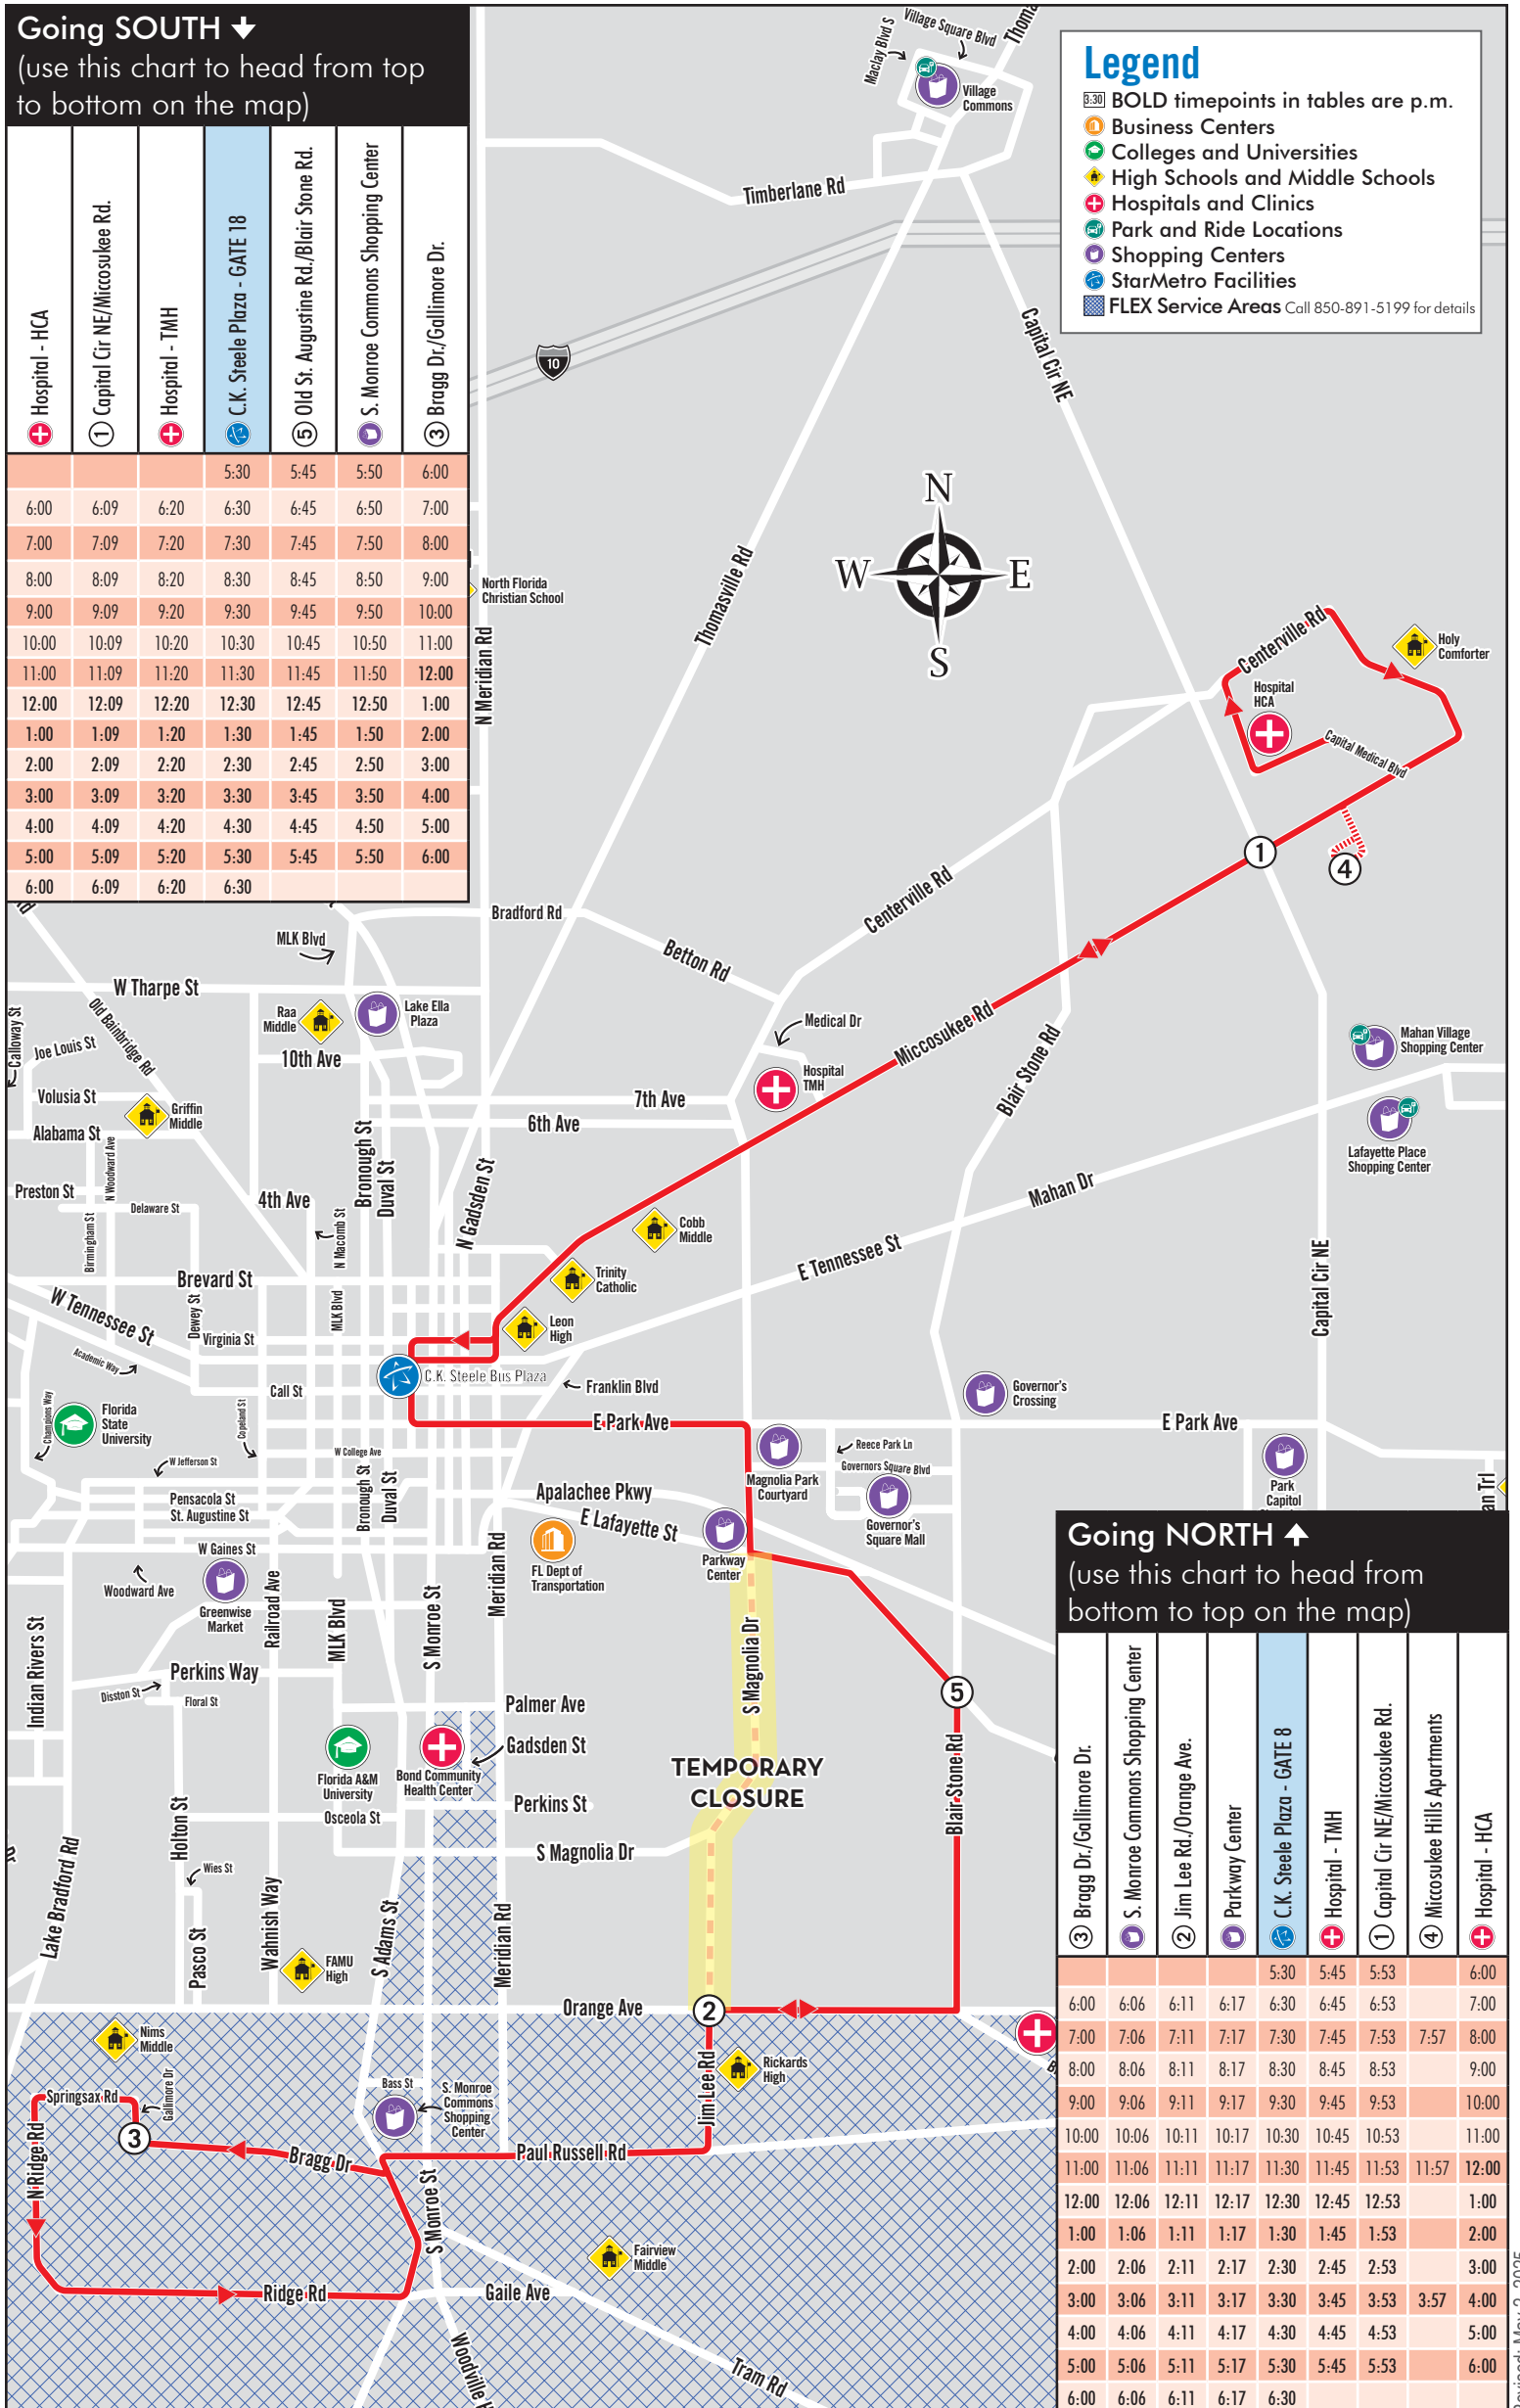

# Gulf Route (Mon-Fri)

Ridge Rd., C.K. Steele Plaza, Hospital - TMH, Hospital - HCA  
Monday - Friday (5:30 a.m. - 6:30 p.m.) | Bus comes every: **60 min**

## Going SOUTH ↓

(use this chart to head from top to bottom on the map)

Hospital - HCA	Capital Cir NE/Microsukee Rd.	Hospital - TMH	C.K. Steele Plaza - GATE 18	Old St. Augustine Rd./Blair Stone Rd.	S. Monroe Commons Shopping Center	Bragg Dr./Gallimore Dr.
			5:30	5:45	5:50	6:00
6:00	6:09	6:20	6:30	6:45	6:50	7:00
7:00	7:09	7:20	7:30	7:45	7:50	8:00
8:00	8:09	8:20	8:30	8:45	8:50	9:00
9:00	9:09	9:20	9:30	9:45	9:50	10:00
10:00	10:09	10:20	10:30	10:45	10:50	11:00
11:00	11:09	11:20	11:30	11:45	11:50	12:00
12:00	12:09	12:20	12:30	12:45	12:50	1:00
1:00	1:09	1:20	1:30	1:45	1:50	2:00
2:00	2:09	2:20	2:30	2:45	2:50	3:00
3:00	3:09	3:20	3:30	3:45	3:50	4:00
4:00	4:09	4:20	4:30	4:45	4:50	5:00
5:00	5:09	5:20	5:30	5:45	5:50	6:00
6:00	6:09	6:20	6:30			

## Going NORTH ↑

(use this chart to head from bottom to top on the map)

Bragg Dr./Gallimore Dr.	S. Monroe Commons Shopping Center	Jim Lee Rd./Orange Ave.	Parkway Center	C.K. Steele Plaza - GATE 8	Hospital - TMH	Capital Cir NE/Microsukee Rd.	Microsukee Hills Apartments	Hospital - HCA
				5:30	5:45	5:53		6:00
6:00	6:06	6:11	6:17	6:30	6:45	6:53		7:00
7:00	7:06	7:11	7:17	7:30	7:45	7:53	7:57	8:00
8:00	8:06	8:11	8:17	8:30	8:45	8:53		9:00
9:00	9:06	9:11	9:17	9:30	9:45	9:53		10:00
10:00	10:06	10:11	10:17	10:30	10:45	10:53		11:00
11:00	11:06	11:11	11:17	11:30	11:45	11:53	11:57	12:00
12:00	12:06	12:11	12:17	12:30	12:45	12:53		1:00
1:00	1:06	1:11	1:17	1:30	1:45	1:53		2:00
2:00	2:06	2:11	2:17	2:30	2:45	2:53		3:00
3:00	3:06	3:11	3:17	3:30	3:45	3:53	3:57	4:00
4:00	4:06	4:11	4:17	4:30	4:45	4:53		5:00
5:00	5:06	5:11	5:17	5:30	5:45	5:53		6:00
6:00	6:06	6:11	6:17	6:30				